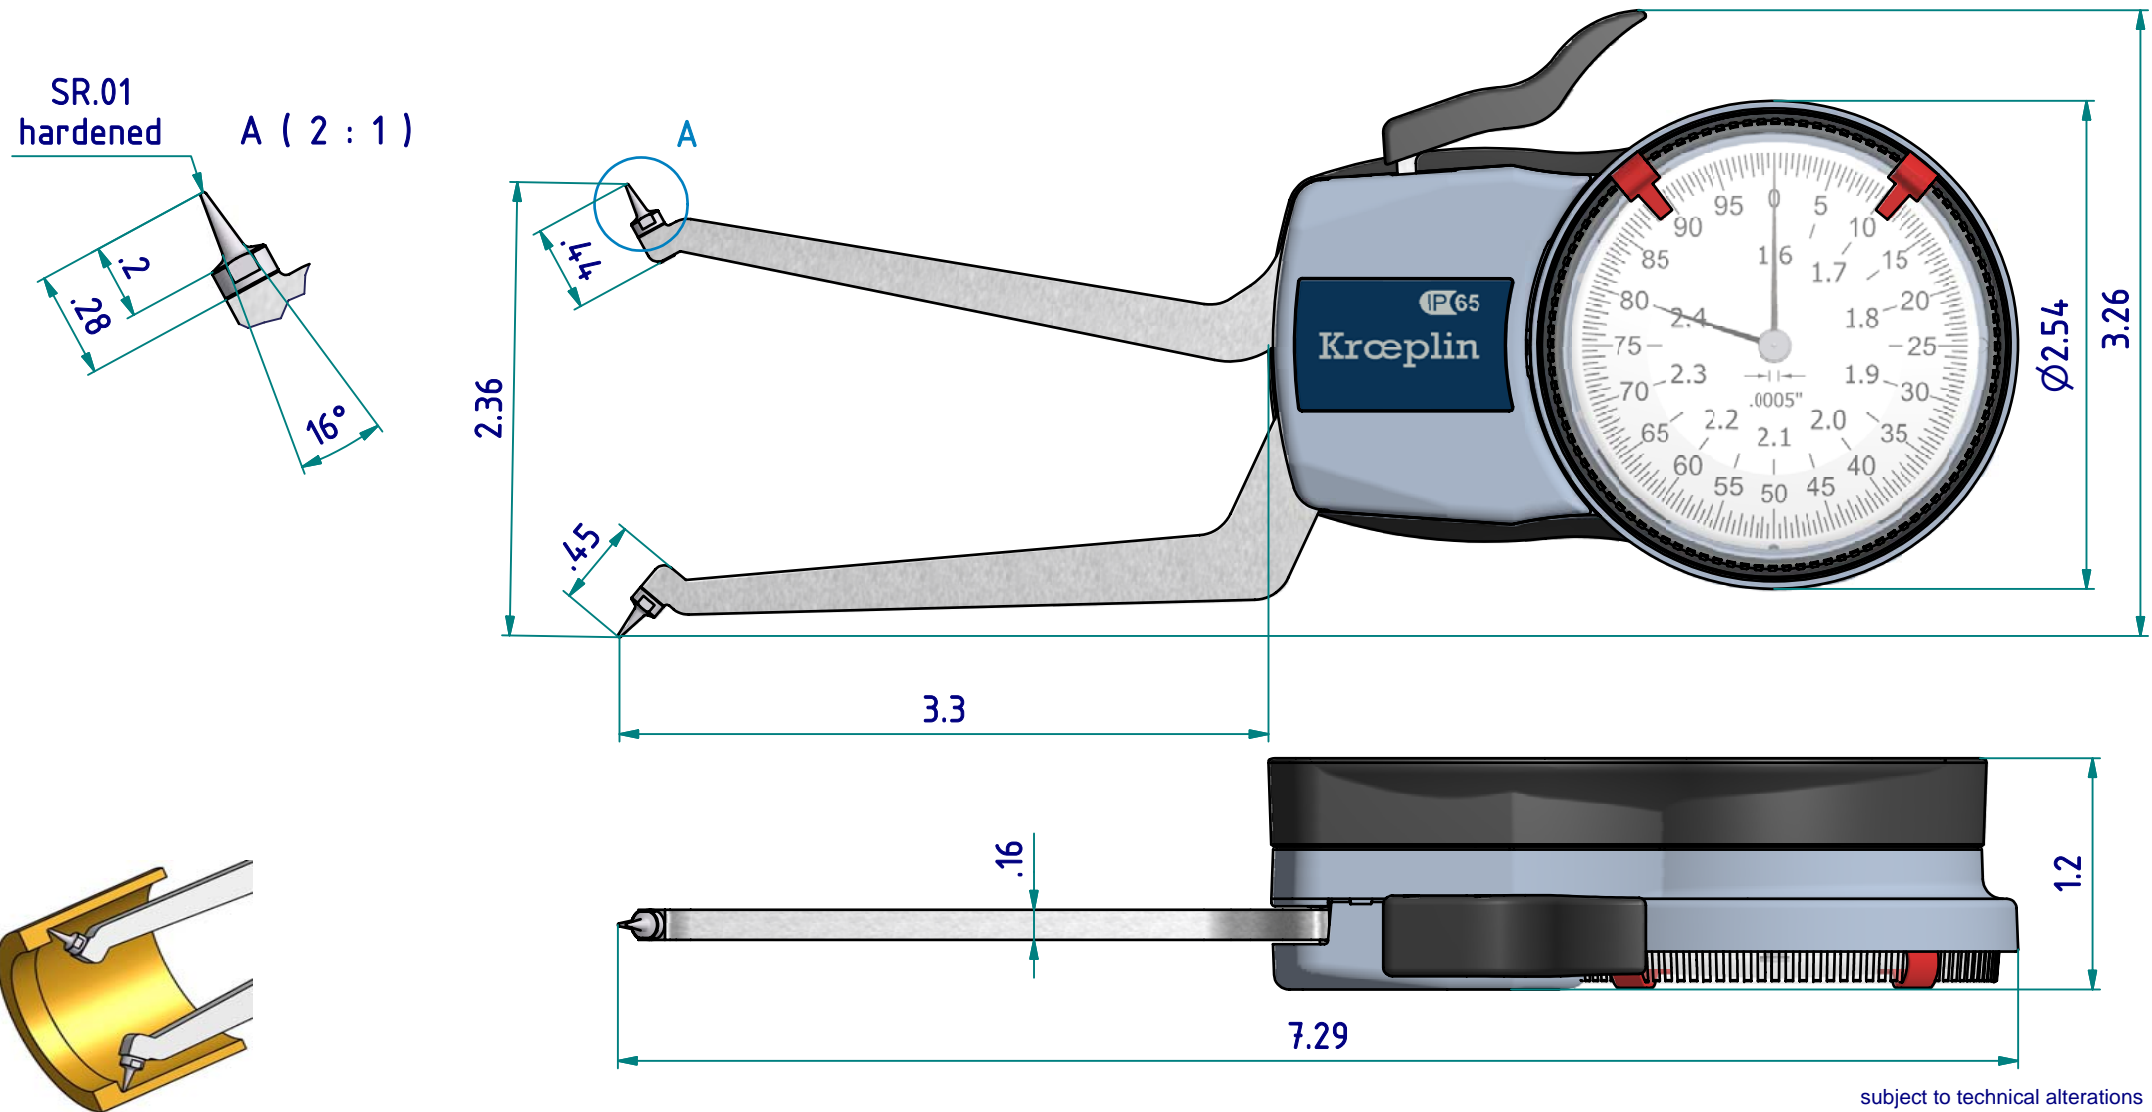

data sheet: H7G40

Kroepflin GmbH
Gartenstraße 50
D-36381 Schlüchtern

Tel.: 06661 86 0
Fax: 06661 86 39
Mail: sales@kroepflin.com
Web: www.kroepflin.com

Kroepflin
Längenmesstechnik

subject to technical alterations

type: H
range: 1.60 - 2.40 INCH
range of indication: 1.58 - 2.41 INCH
digital step: -
scale interval: .0005 INCH
measuring force: 1,1 - 1,6 N
weight: 195 g

acceptable deviations
VDI/VDE/DGQ 2618 Bl. 12.1/13.1)
max. permissible errors "G": .0015 INCH
repeatability "r": .0005 INCH
reference temperature: 20° C
operation temperature: 10° C - 30° C
storage temperature: -10° C - 50° C

scale: 1:1
drawing-nr.: DAB-H7G40_KR_I
date of issue: 12.01.09
name: T.Koenig
revision status:
revision date: