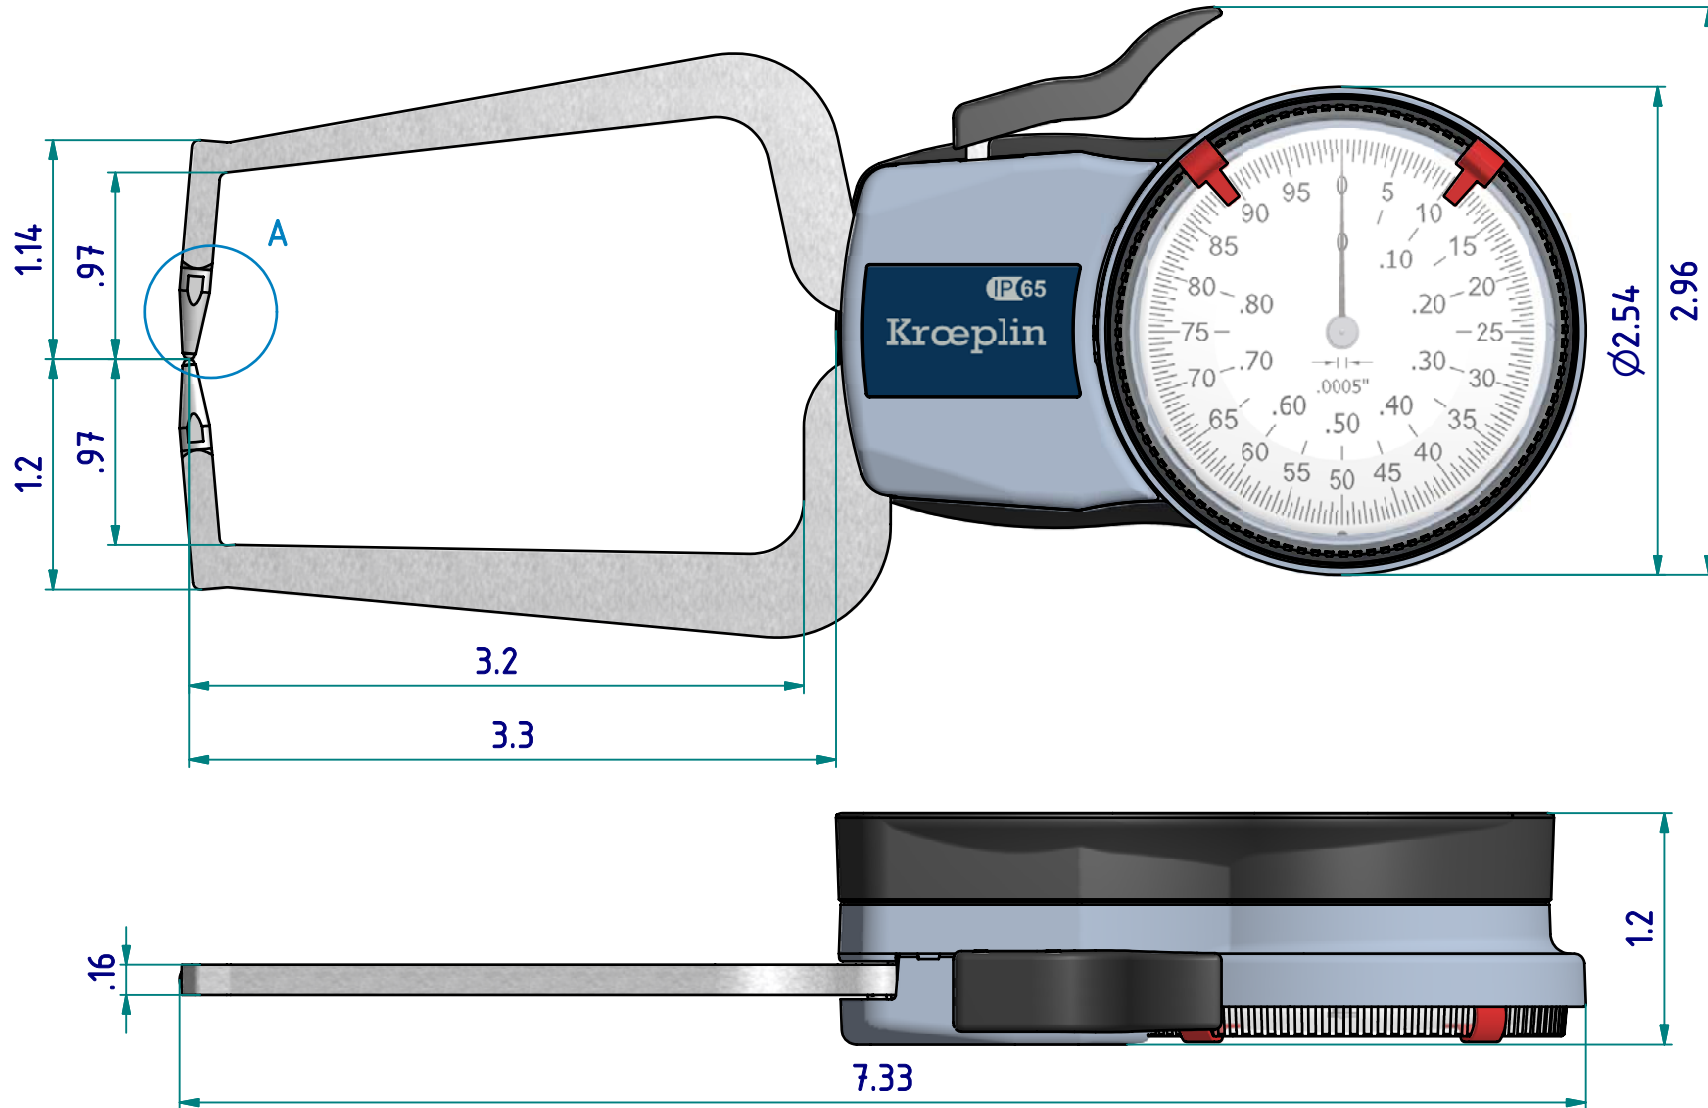

data sheet: D720

Kroepelin GmbH
Gartenstraße 50
D-36381 Schlüchtern

Tel.: 06661 86 0
Fax: 06661 86 39
Mail: sales@kroepelin.com
Web: www.kroepelin.com

Kroepelin
Längenmesstechnik

subject to technical alterations

type: D
range: 0 - .80 INCH
range of indication: 0 - .82 INCH
digital step: -
scale interval: .0005 INCH
measuring force: 1,1 - 1,6 N
weight: 210 g

acceptable deviations
VDI/VDE/DGQ 2618 Bl. 12.1/13.1)
max. permissible
errors "G": .0015 INCH
repeatability "r": .0005 INCH
reference temperature: 20° C
operation temperature: 10° C - 30° C
storage temperature: -10° C - 50° C

scale: 1:1
drawing-nr.: DAB-D720_KR_I
date of issue: 12.01.09
name: T.Koenig
revision status:
revision date: