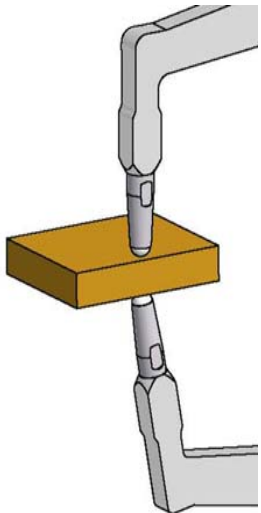

data sheet: D720

Kroepelin GmbH
Gartenstraße 50
D-36381 Schlüchtern

Tel.: 06661 86 0
Fax: 06661 86 39
Mail: sales@kroepelin.com
Web: www.kroepelin.com

Kroepelin
Längenmesstechnik

subject to technical alterations

type: D
range: 0 - .80 INCH
range of indication: 0 - .82 INCH
digital step: -
scale interval: .0005 INCH
measuring force: 1,1 - 1,6 N
weight: 210 g

acceptable deviations
VDI/VDE/DGQ 2618 Bl. 12.1/13.1)
max. permissible
errors "G": .0015 INCH
repeatability "r": .0005 INCH
reference temperature: 20° C
operation temperature: 10° C - 30° C
storage temperature: -10° C - 50° C

scale: 1:1
drawing-nr.: DAB-D720_KR_I
date of issue: 12.01.09
name: T.Koenig
revision status:
revision date: