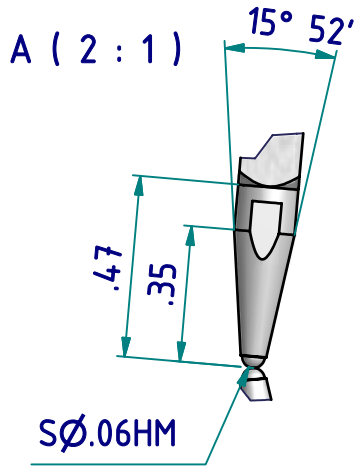

data sheet: D720

Kroepelin GmbH
Gartenstraße 50
D-36381 Schlüchtern

Tel.: 06661 86 0
Fax: 06661 86 39
Mail: sales@kroepelin.com
Web: www.kroepelin.com

Kroepelin
Längenmesstechnik

subject to technical alterations

type: D
range: 0 - .80 INCH
range of indication: 0 - .82 INCH
digital step: -
scale interval: .0005 INCH
measuring force: 1,1 - 1,6 N
weight: 210 g

acceptable deviations
VDI/VDE/DGQ 2618 Bl. 12.1/13.1)
max. permissible
errors "G": .0015 INCH
repeatability "r": .0005 INCH
reference temperature: 20° C
operation temperature: 10° C - 30° C
storage temperature: -10° C - 50° C

scale: 1:1
drawing-nr.: DAB-D720_KR_I
date of issue: 12.01.09
name: T.Koenig
revision status:
revision date: