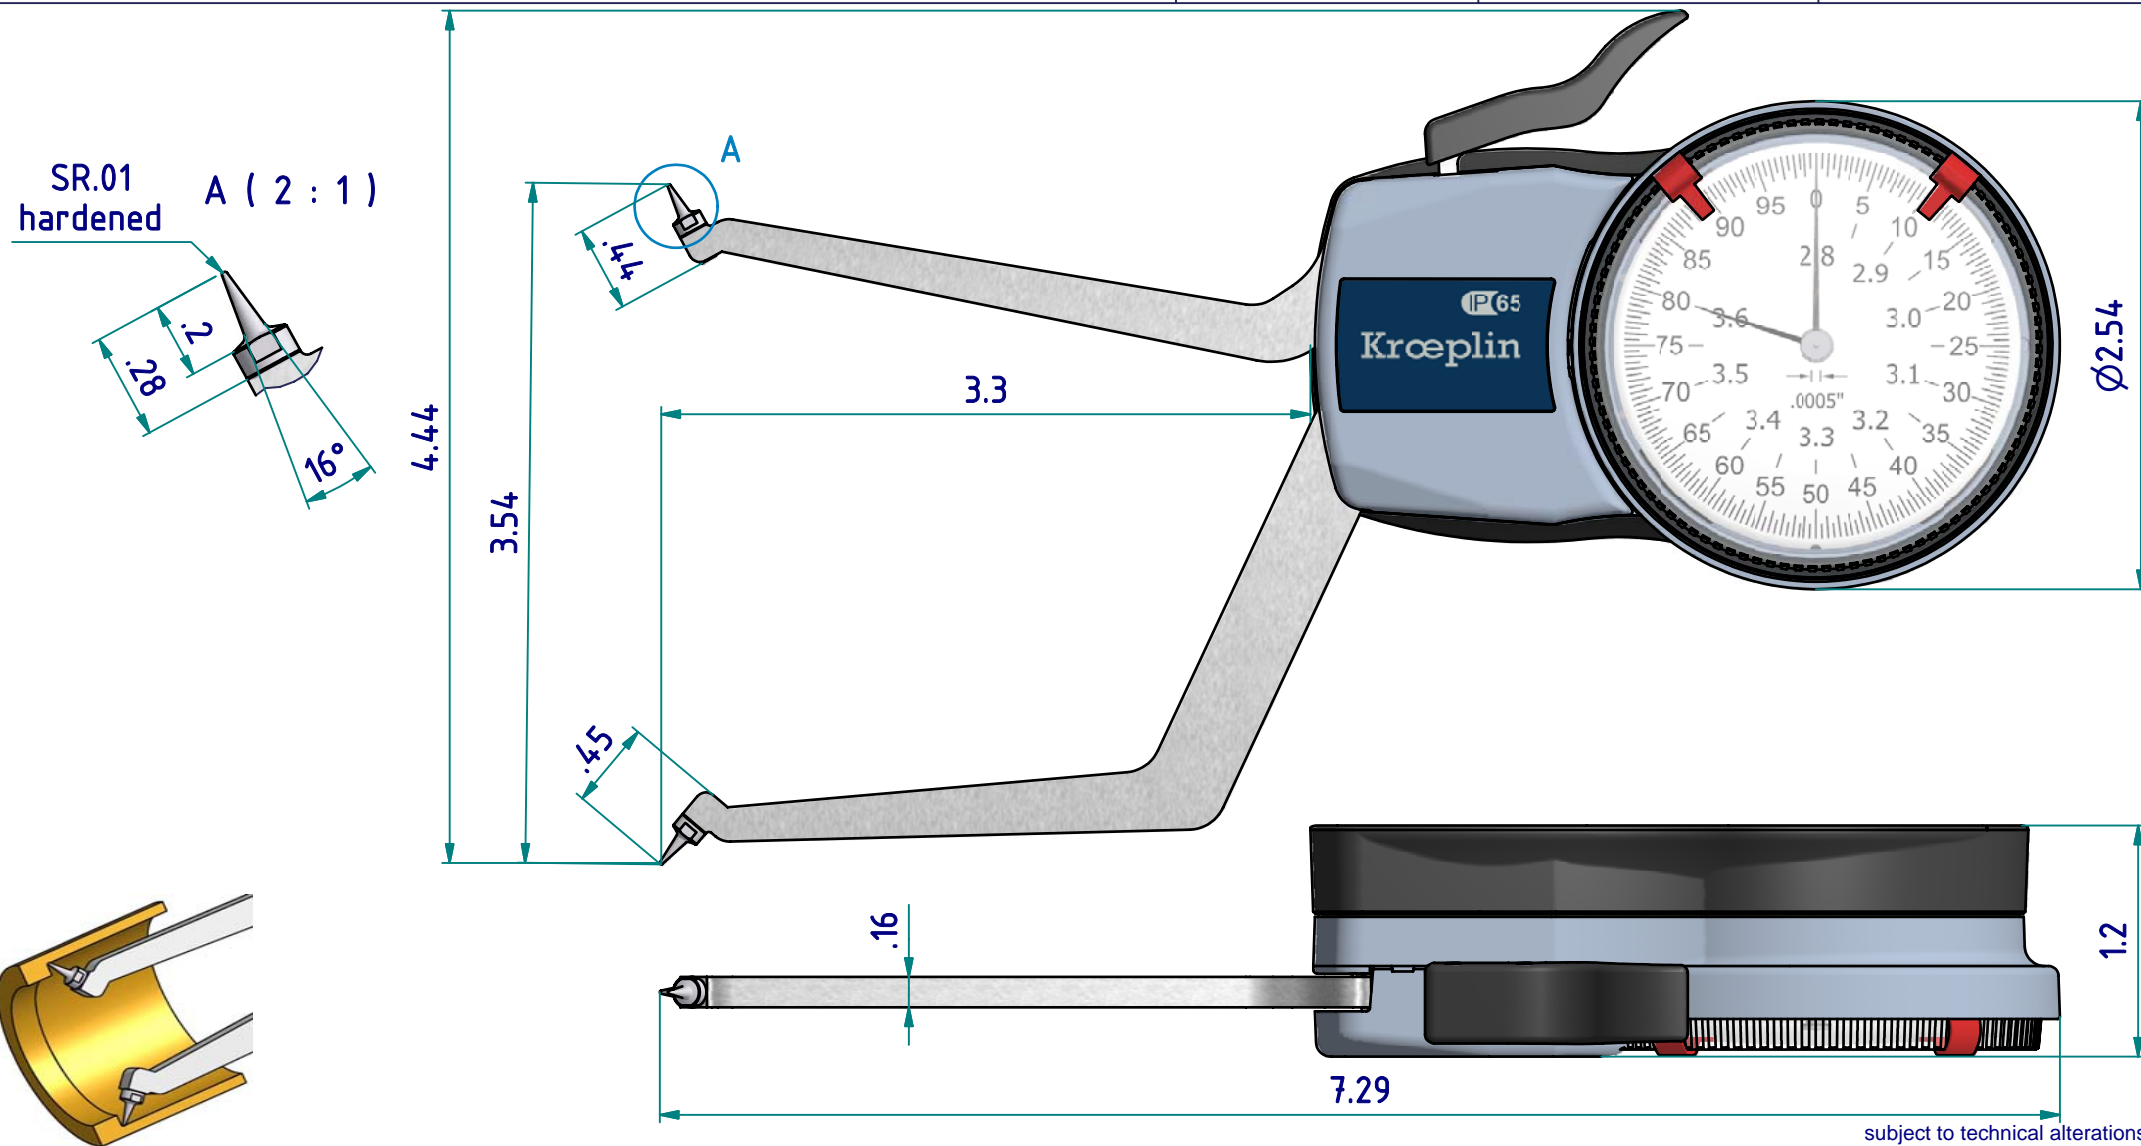

data sheet: H7G70

Kroepelin GmbH
Gartenstraße 50
D-36381 Schlüchtern

Tel.: 06661 86 0
Fax: 06661 86 39
Mail: sales@kroepelin.com
Web: www.kroepelin.com

Kroepelin
Längenmesstechnik

subject to technical alterations

type: H
range: 2.80 - 3.60 INCH
range of indication: 2.78 - 3.61 INCH
digital step: -
scale interval: .0005 INCH
measuring force: 1,1 - 1,6 N
weight: 200 g

acceptable deviations
VDI/VDE/DGQ 2618 Bl. 12.1/13.1)
max. permissible
errors "G": .0015 INCH
repeatability "r": .0005 INCH
reference temperature: 20° C
operation temperature: 10° C - 30° C
storage temperature: -10° C - 50° C

scale: 1:1
drawing-nr.: DAB-H7G70_KR_I
date of issue: 14.01.09
name: T.Koenig
revision status:
revision date: